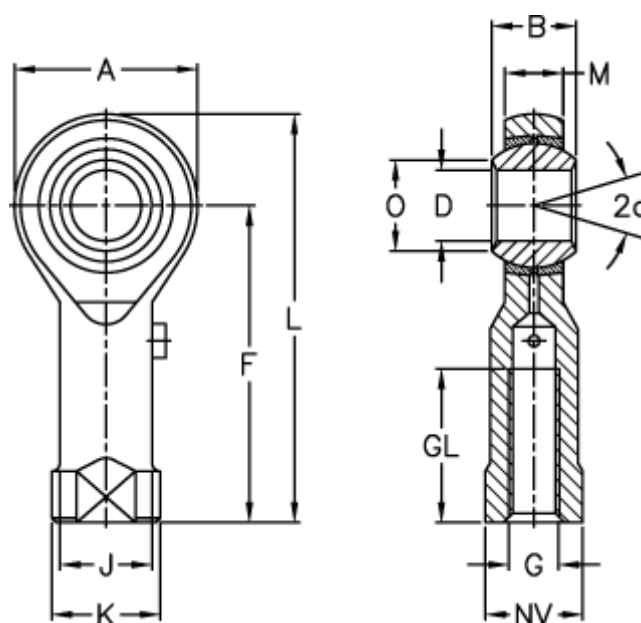

Article number: 54301412

Description: LDK Rod end PHS 12L
Threaded left

Measures

| | | | |
|---------------------|--------|---------------------|---------|
| A | = 30 | J | = 17.5 |
| a (degrees) | = 13 | K | = 22 |
| B | = 16 | L | = 65 |
| D | = 12 | M | = 12.00 |
| Dynamic load C (kN) | = 10.0 | NV | = 19 |
| F | = 50 | O | = 15.40 |
| g | = M12 | Static load C0 (kN) | = 24.0 |
| GL | = 24 | Weight (g) | = 107.0 |